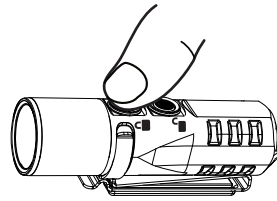

Operation

Button1

1. Lock: with the light switched off, long press for 5s to lock, the emitter will flash twice.

*The operation below is under unlock status (check Button 2)

2. Moon: with the light switched off, click to turn on, then click again to turn off.

3. Constantly on (daily modes): rapid double click to turn on from the memorized mode

(1) Change modes: click to cycle thru Low-Med-High-Turbo

(2) Turn off: press for 0.5s (any button)

*The last-used mode will be memorized after the light was turned off.