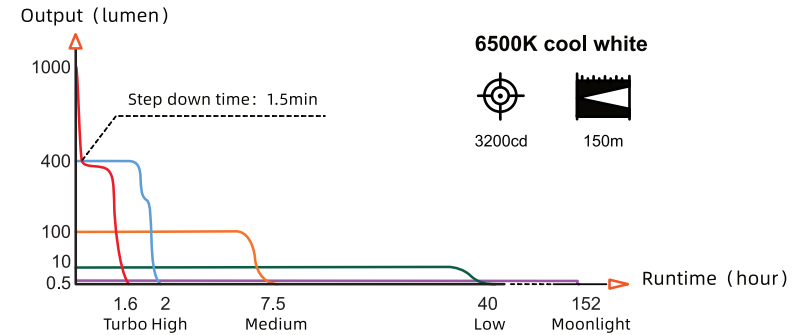

Brightnesses Graphic