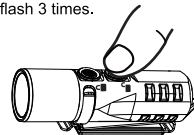

Unlckok

With the light locked, long press for 3s to unlock, the emitter will flash 3 times.