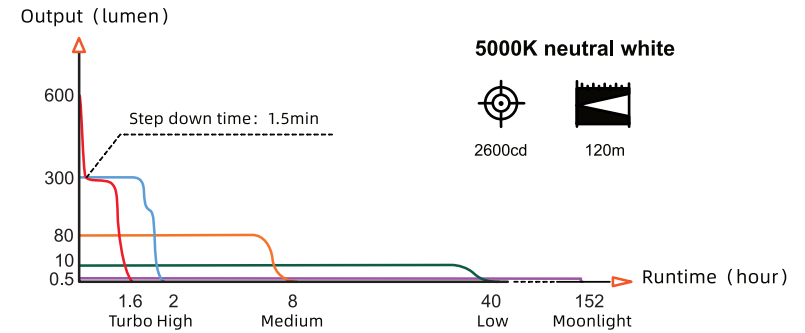

Brightnesses Graphic