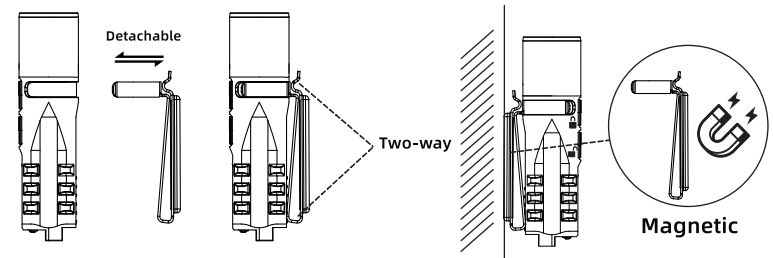

Magnetic clip

Note	- Only Moon and Low modes are available while charging. - Charging will unlock the light automatically. - The light is not able to turn on when the battery is lower than 2.8V, Plugging in to charge to reactivate it. - Clicking any button to turn off when a mode is working over 3 minutes. - When the battery is low; a) If it's turned on, the red indicator will be on constantly; b) If the light is switched off, clicking any button will get the red indicator on for 5s.
Warranty	- Time: 2 years since the date purchased. - Any defective or malfunction by factitious is not under the warranty. - Warranty line: info@rovyvon.com
Warning!!!	- Don't look directly into the emitter - DO NOT point the light to human or animal eyes - DO NOT cover the light head when it's turned on - Children under 12 years old are not permitted to use this light.