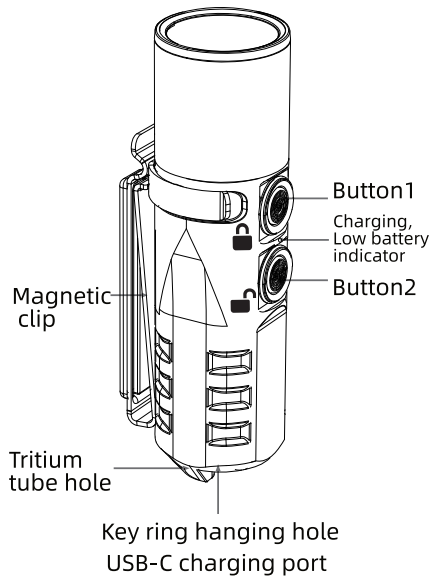

## Product Information

<b>Material</b>	Titanium
<b>Size</b>	76mm (Length) x 21.5mm (Diameter)
<b>Weight</b>	61.4g
<b>LED</b>	High Output: 6500K cool white
	High CRI: 5000K neutral white
<b>Battery</b>	Li-ion rechargeable, 850mAh
<b>Charging</b>	Method: USB-C
	Spec: 5V⚡1A
<b>Indicator</b>	Low battery: Red
	Charging: Breathing blue Fully charged: Green
<b>Protect Voltage</b>	Low battery: 3.0V; Cutoff voltage: 2.8V
<b>Water resistant</b>	IPX8
<b>Impact resistant</b>	1.5m
<b>Accessories</b>	User manual, Warranty card, Pocket clip, USB C-A cable, USB cover, Key ring, O-ring