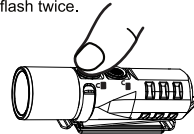

Lock

With the light switched off, long press for 5s to lock, the emitter will flash twice.